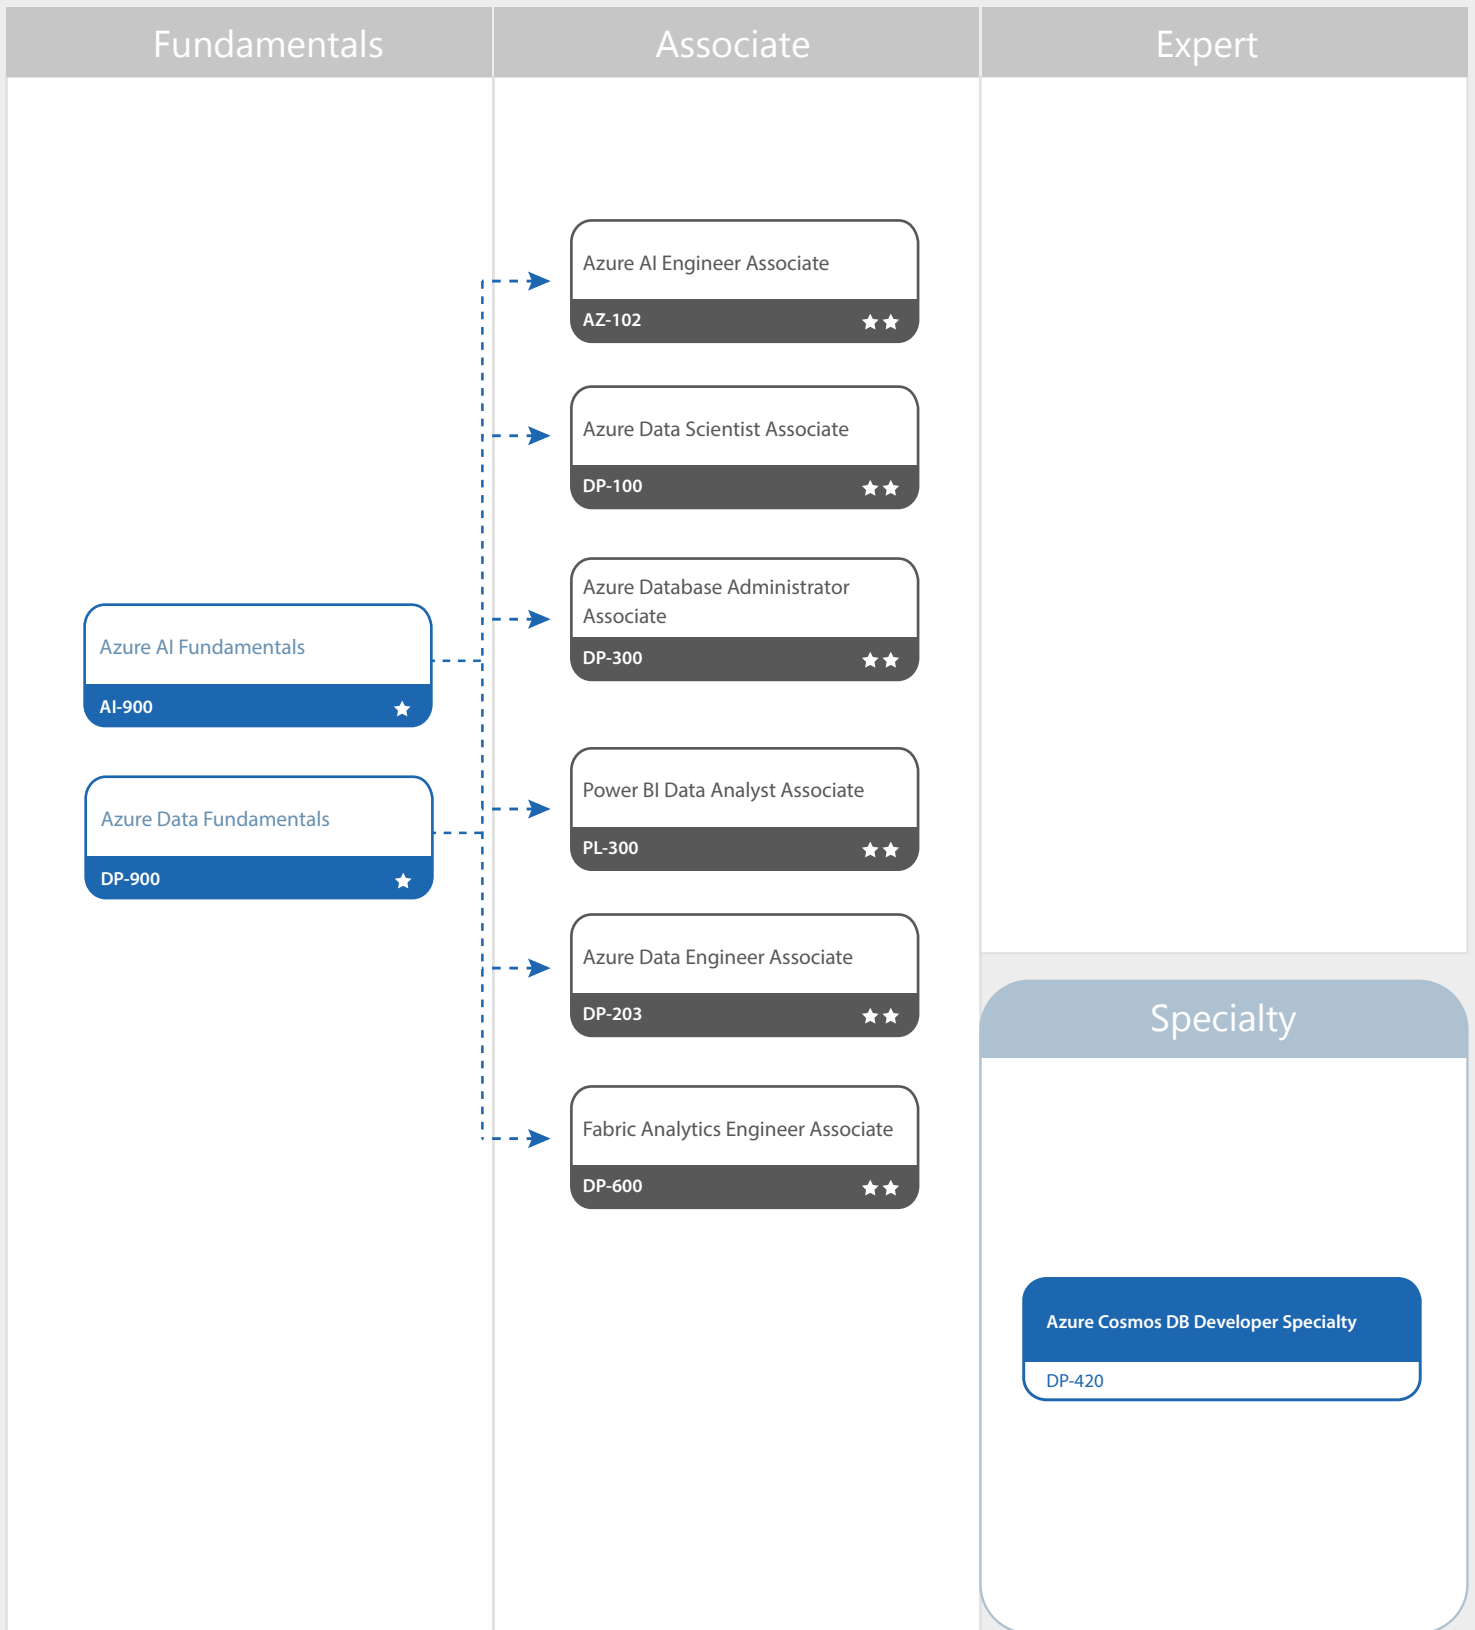

# Data and AI Certification Chart 2025

Nexus Human

22-24 Strand St Grt, Dublin 1  
 +353 1 8898 700  
 [nexushuman.ie](http://nexushuman.ie)

Nexus Human

122 Leadenhall Street, London  
 +44 20 814 28961  
 [nexushuman.co.uk](http://nexushuman.co.uk)