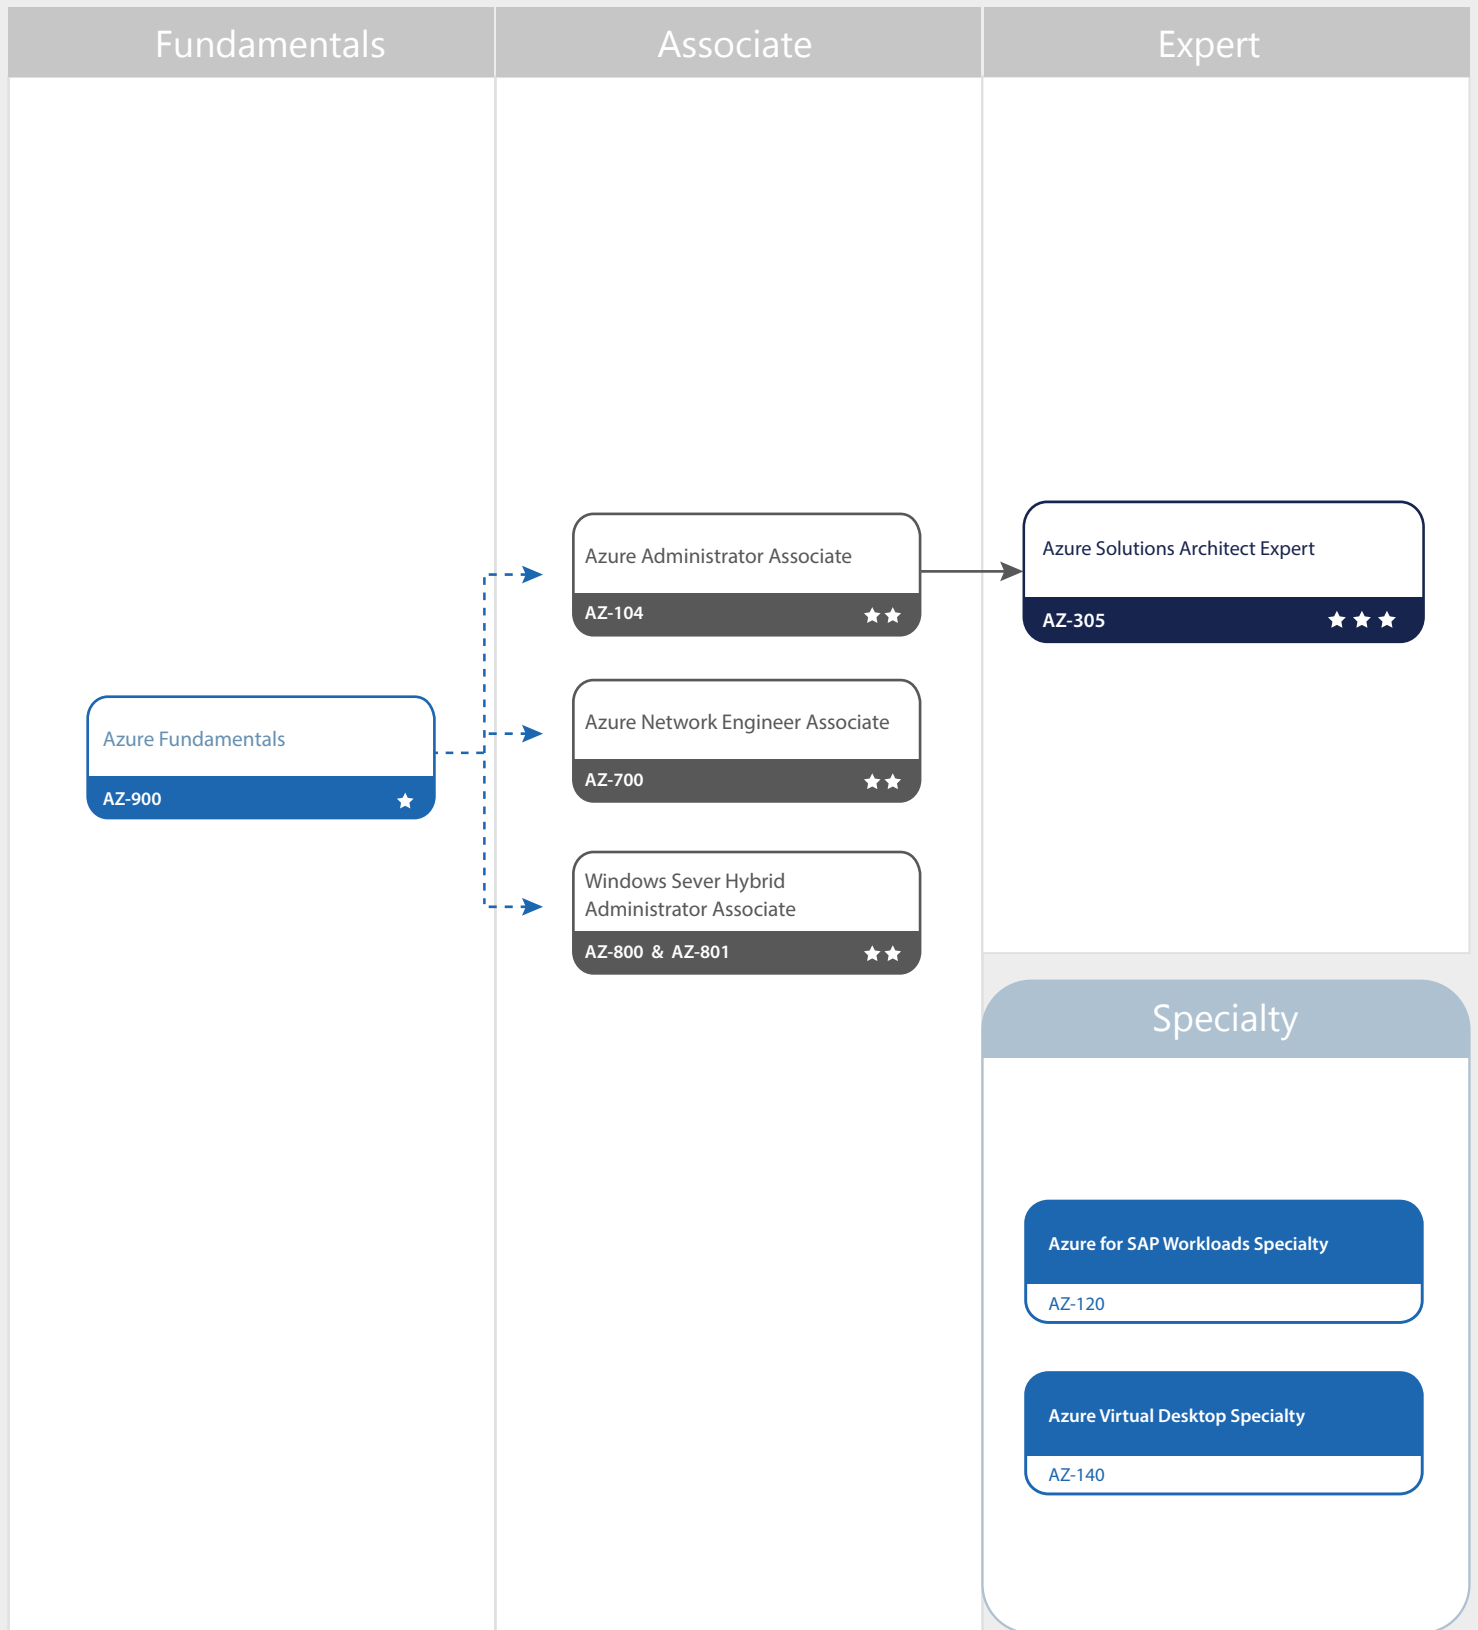

# Infrastructure Certification Chart 2025

Nexus Human

22-24 Strand St Grt, Dublin 1  
 +353 1 8898 700  
 nexushuman.ie

Nexus Human

122 Leadenhall Street, London  
 +44 20 814 28961  
 nexushuman.co.uk