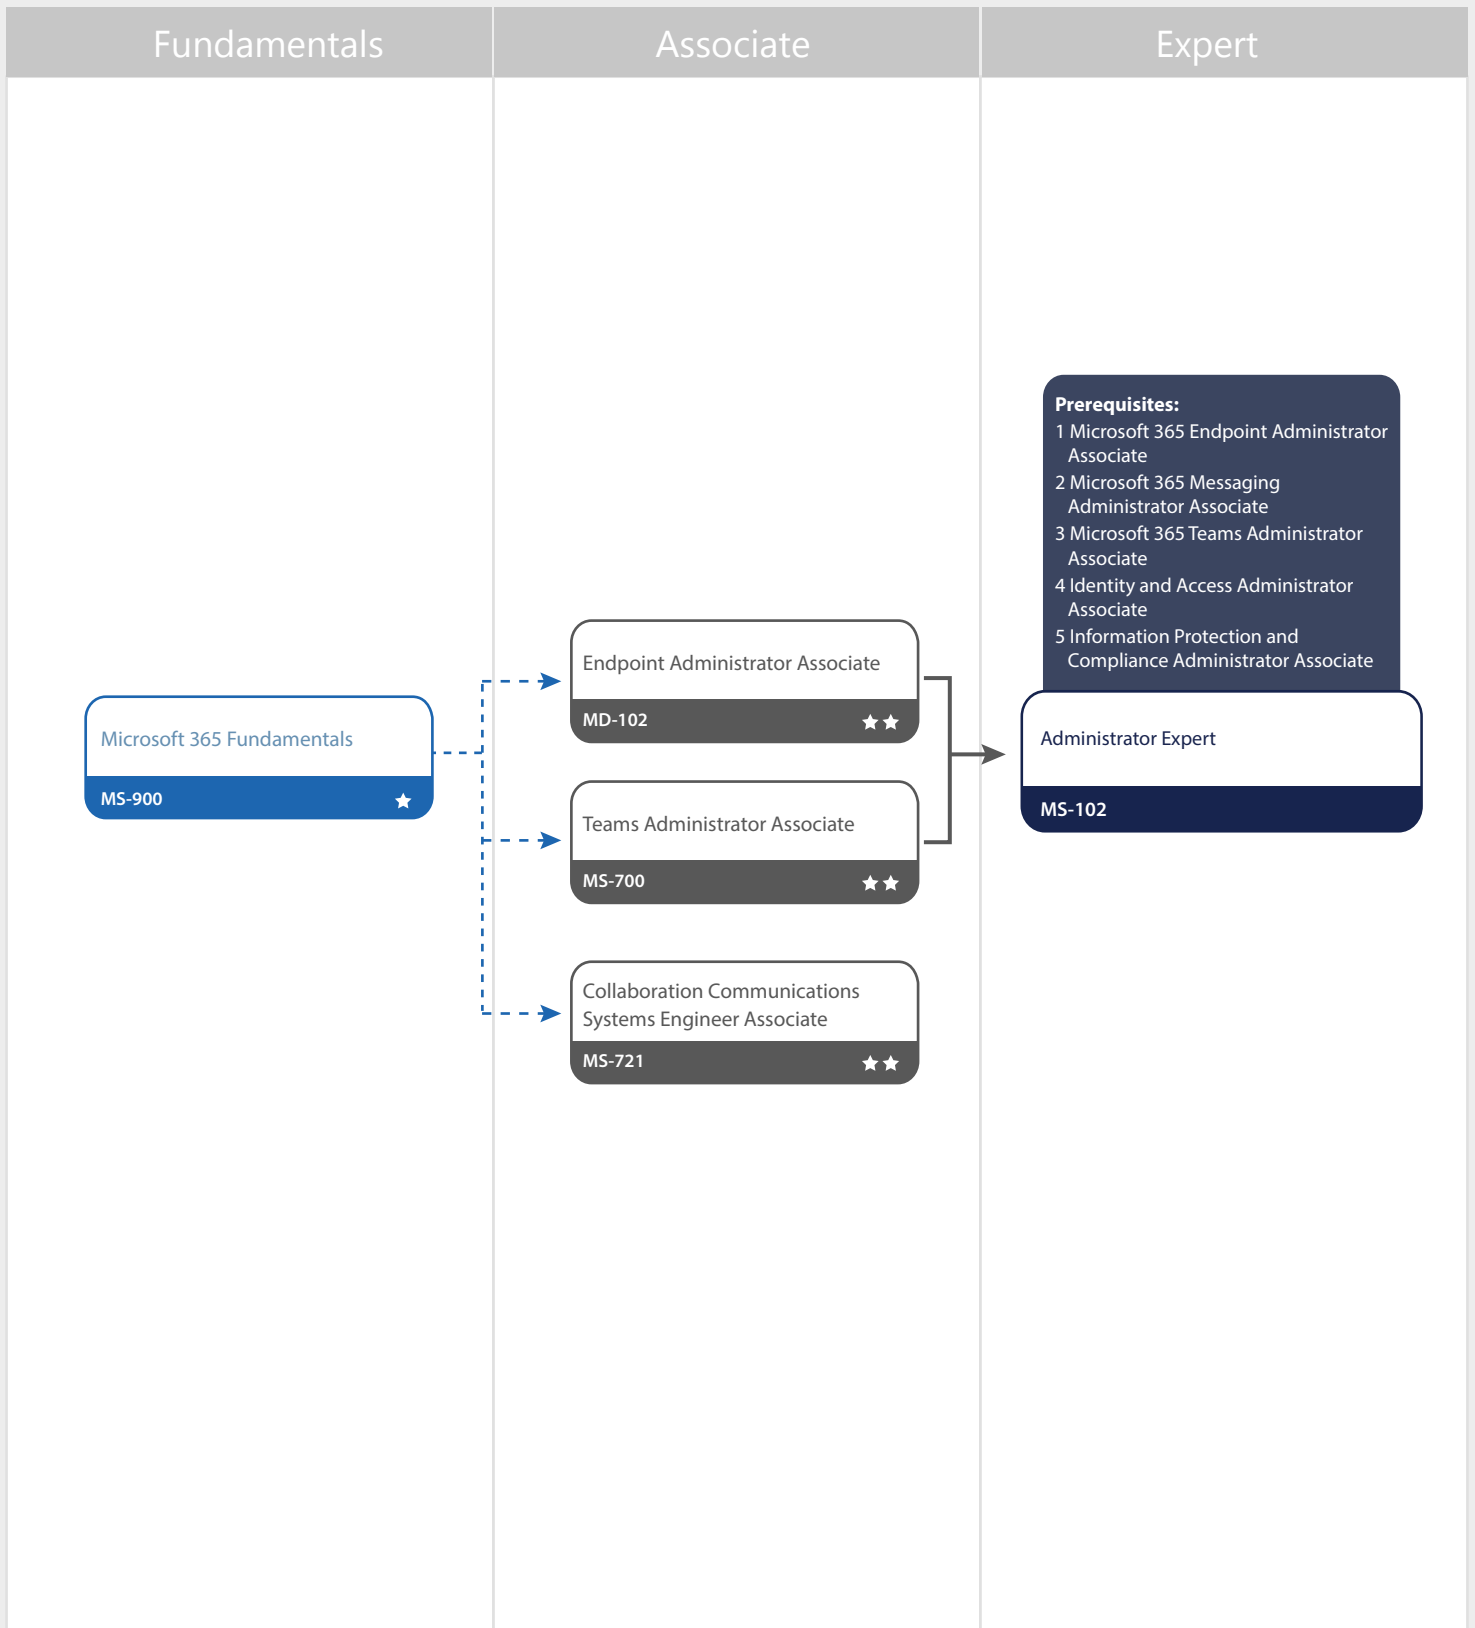

Modern Work Certification Chart 2025

Nexus Human

22-24 Strand St Grt, Dublin 1
 +353 1 8898 700
 nexushuman.ie

Nexus Human

122 Leadenhall Street, London
 +44 20 814 28961
 nexushuman.co.uk